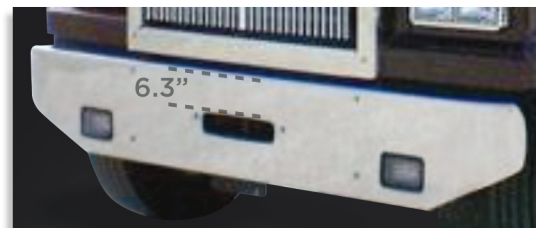

WESTERN STAR BUMPERS

BEST SELLERS

4900 SF & EX years 2007 & older, 18" Texas square
 ABP N31 01C201006 with fog lights (shown)
 ABP N31 01C001006 no fog lights

4900 SF & EX years 2007 & older, 16" tapered
 ABP N31 01C201002 with fog lights (shown)
 ABP N31 01C001002 no fog lights

4900 SF & EX years 2008 & newer, 18" Texas square
 ABP N31 71H201006 with fog lights
 ABP N31 71H001006 no fog lights (shown)

4900 SF & EX years 2008 & newer, 16" tapered
 ABP N31 71H201002 with fog lights (shown)
 ABP N31 71H001002 no fog lights