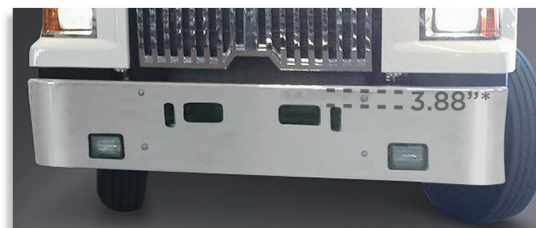

4700SF
ABP N31 71M211006 with fog lights, 18" square (shown)
ABP N31 71M011006 no fog lights, 18" square
ABP N31 71M211002 with fog lights, 16" taper
ABP N31 71M011002 no fog lights, 16" taper
* Check hole position before ordering

Available bumpers for other Western Star models include:

- Vintage COE with 2" break-back
- Conventional 1984 & older
- Logger
- Conventional 1985-1988
- 4964 FX 2008 & Newer

SEE OUR FULL CATALOG FOR ALL AVAILABLE OPTIONS AND STYLES